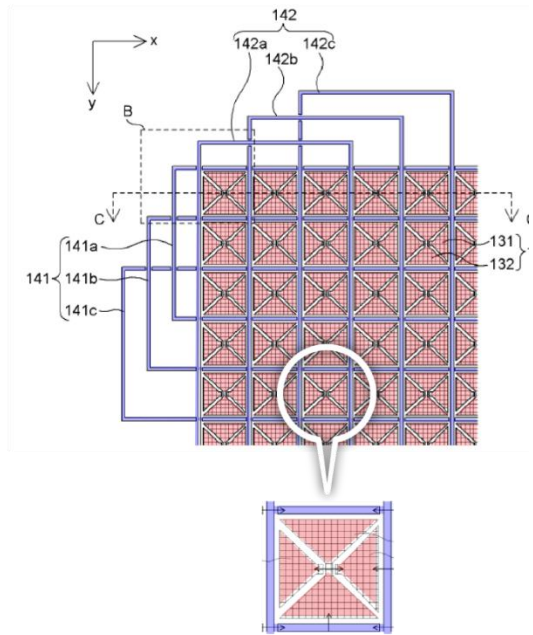

Conventional podium

AHA New ELF smart podium

2. AHA's own touch sensor technology with patent (PCAP+EMR on 1 layer)

PCAP+EMR on 1 layer

■ EMR sensor
■ PCAP sensor

AHA patent and PCT

PCT (Patent Cooperation Treaty) Name:
Multi-sensing touch panel with PCAP and EMR pattern, and its manufacturing method

2. 23.8” touch screen AHALTM-238WD

Item	Specification
Resolution	3840(H) x 2160(V)
Display Area	527.04(H) x 296.46(V) - 23.8inch
View Angle	178° (H/V)
Contrast Ratio	1000:1 (typ.)
Luminance, White	300 cd/m ²
Input Terminal	Display Port V1.2a. (4K 2K @ 60Hz)
	HDMI 2.0 / MHL3.0 (4K 2K @ 60Hz)
	DVI - D
Touch	Electromagnetic, PCAP (Dual Touch)
	Up to 10 Touch (PCAP)
	Response Time : Less then 15ms (EMR / PCAP)
	Pressure : 1024 Level (EMR)
Language	English, Korean
Power	DC 12V 3.5A

3. 7” touch controller

Item	Specification
Resolution	800(H) x 480(V)
Display Area	154(H) x 92(V) mm - 7inch
Communication	RS232C
Touch Type	Capacitive Touch Sensor
Power	5V 1A

Product specifications

4. Wireless microphone – U92