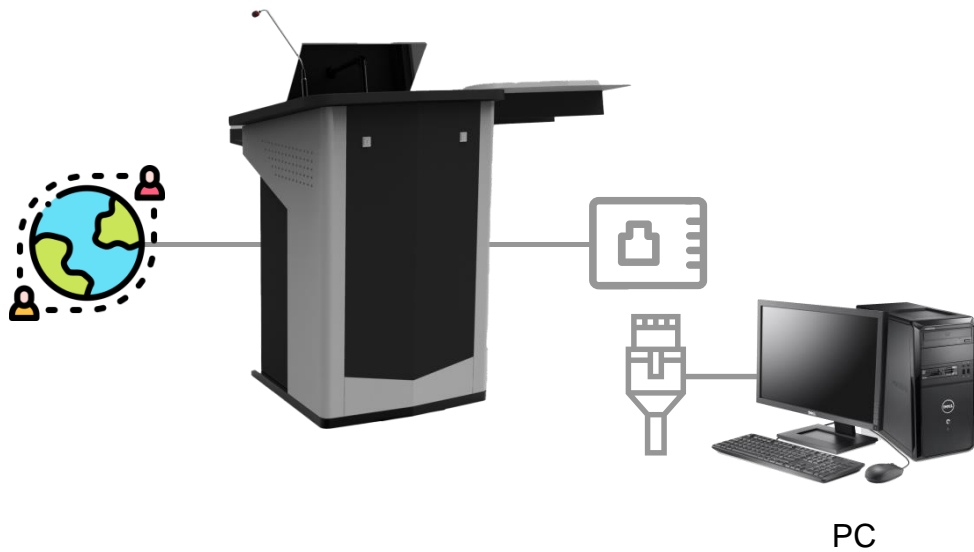

5. LAN Hub (4 Multiple LAN)

When using the conventional smart podium, only one device can be connected to the Internet through LAN line, but AHA brand new smart podium is equipped with LAN HUB so that multiple devices, laptops, PCs, mini PC (up to 3 devices) can be connected to the Internet at the same time.

Conventional podium