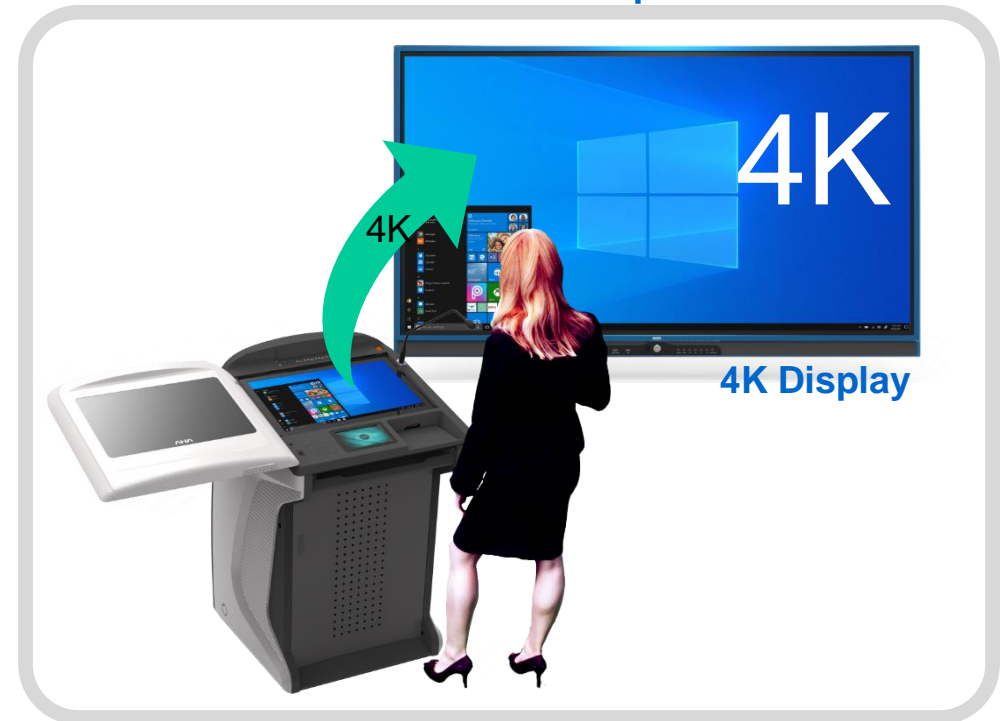

AHA New ELF smart podium