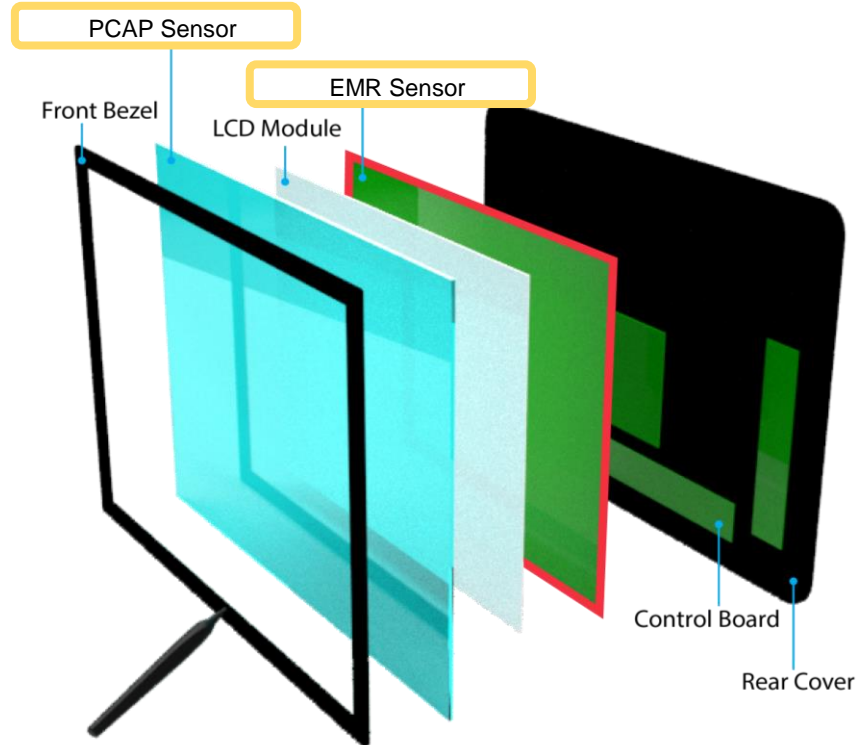

Conventional podium

AHA New ELF smart podium

2. AHA's own touch sensor technology with patent (PCAP+EMR on 1 layer)

Compared to other companies' products with very complicated processes with PCAP and EMR sensors separately, AHA makes smart podium with innovative technology that makes two touch sensors on one layer based on its own technologies and related patents, which others can't imitate.

Conventional podium

AHA New ELF smart podium

2. AHA's own touch sensor technology with patent (PCAP+EMR on 1 layer)

PCAP+EMR on 1 layer

■ EMR sensor
■ PCAP sensor

AHA patent and PCT

PCT (Patent Cooperation Treaty) Name:
Multi-sensing touch panel with PCAP and EMR pattern, and its manufacturing method

New Laptop interface

4. Integrated controller with amplifier

By integrating the controller and amplifier into 1 controller, the space in the smart podium can be more flexibly used.

5. LAN Hub (4 Multiple LAN)

When using the conventional smart podium, only one device can be connected to the Internet through LAN line, but AHA brand new smart podium is equipped with LAN HUB so that multiple devices, laptops, PCs, mini PC (up to 3 devices) can be connected to the Internet at the same time.