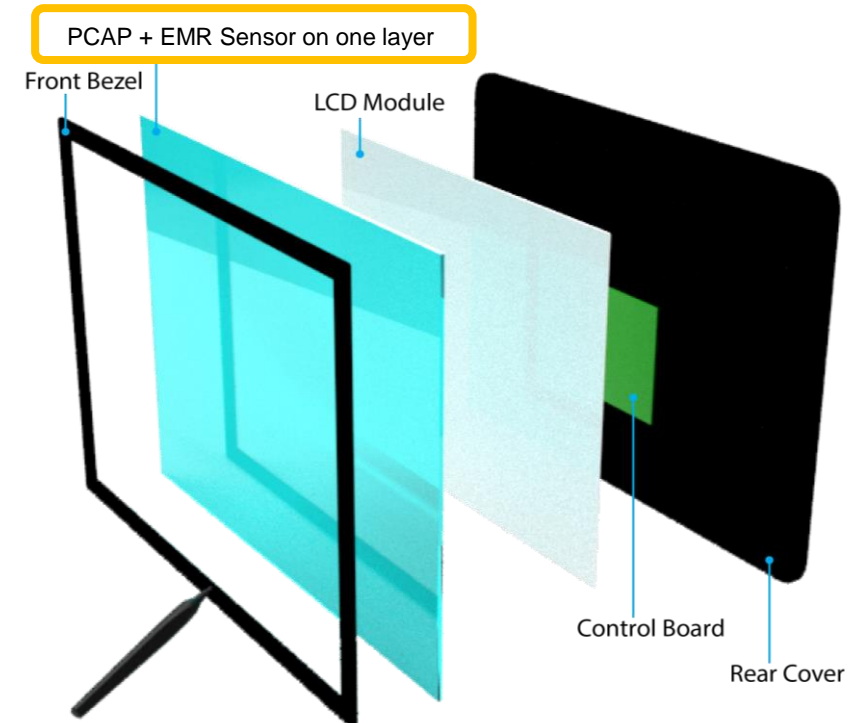

Conventional podium

AHA New ELF smart podium

2. AHA's own touch sensor technology with patent (PCAP+EMR on 1 layer)

Compared to other companies' products with very complicated processes with PCAP and EMR sensors separately, AHA makes smart podium with innovative technology that makes two touch sensors on one layer based on its own technologies and related patents, which others can't imitate.

Conventional podium

AHA New ELF smart podium

2. AHA's own touch sensor technology with patent (PCAP+EMR on 1 layer)

PCAP+EMR on 1 layer

■ EMR sensor
■ PCAP sensor

AHA patent and PCT

PCT (Patent Cooperation Treaty) Name:
Multi-sensing touch panel with PCAP and EMR pattern, and its manufacturing method

When using the conventional smart podium, only one device can be connected to the Internet through LAN line, but AHA brand new smart podium is equipped with LAN HUB so that multiple devices, laptops, PCs, mini PC (up to 3 devices) can be connected to the Internet at the same time.