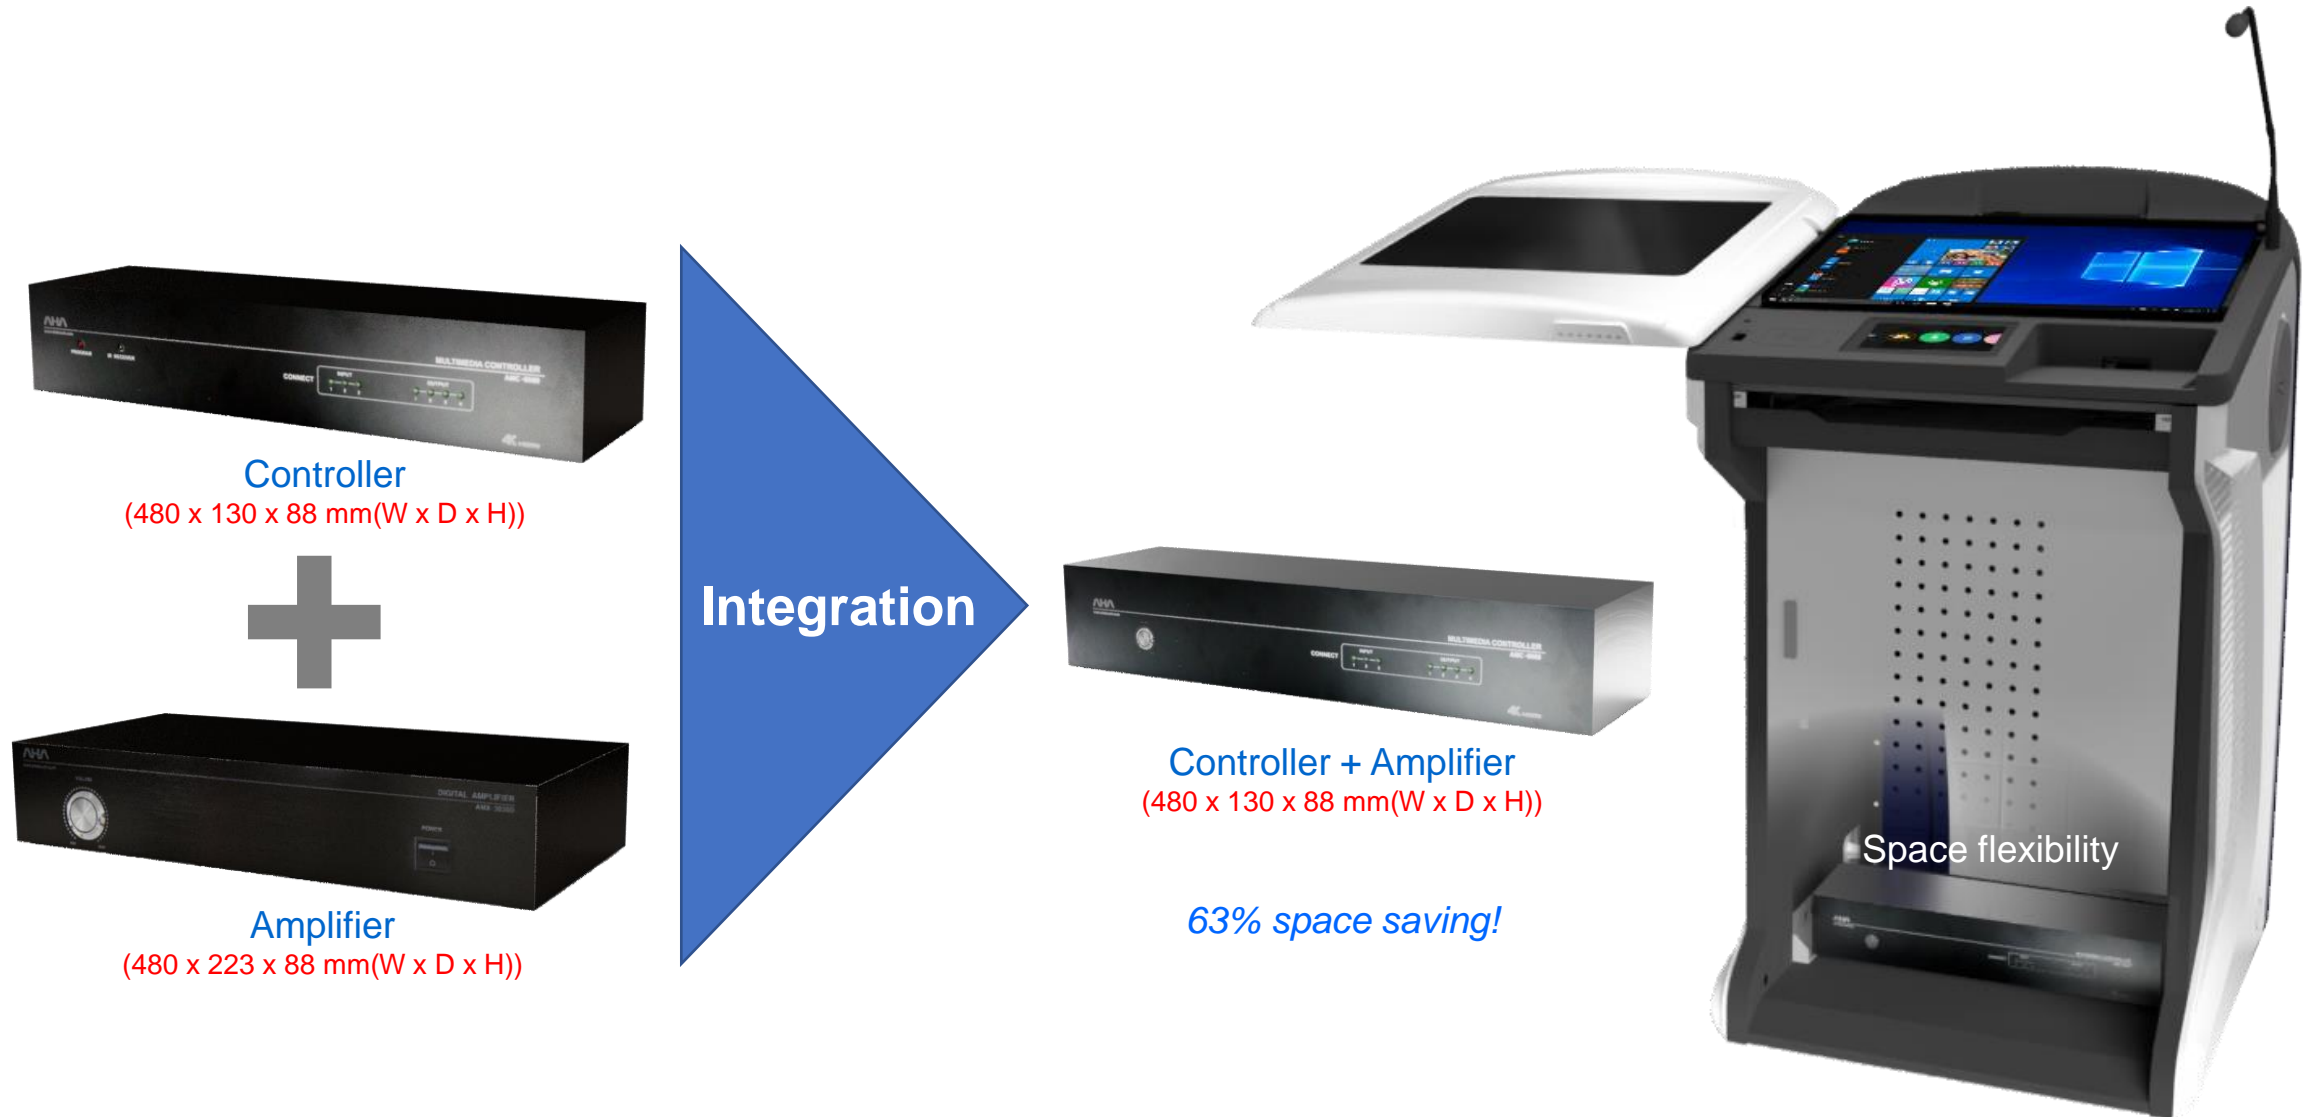

PCT No.: PCT/KR2019/005830

3. All digital interfaces

AHA brand new smart podium provides all digital laptop interfaces including USB-C for professional digital usage.

To connect with visualizer

Cell phone charge

New Laptop interface

4. Integrated controller with amplifier

By integrating the controller and amplifier into 1 controller, the space in the smart podium can be more flexibly used.

5. LAN Hub (4 Multiple LAN)

When using the conventional smart podium, only one device can be connected to the Internet through LAN line, but AHA brand new smart podium is equipped with LAN HUB so that multiple devices, laptops, PCs, mini PC (up to 3 devices) can be connected to the Internet at the same time.

II. Product details

Product specifications

1. Controller AMC-9000

Multimedia Controller		Specification
HDMI	Supported	Up to 4K 2K
	Resolution	3840 x 2160 @ 30Hz
	Input	HDMI x3
	Output	HDMI x3
VGA	Output	VGA x1 (Full HD)
SOUND	AUDIO Input	3.5 Stereo x1
	MIC	5.5 Mono x1, Canon Jack x1
	Output	3.5 Stereo x1
	Output	160W(L) + 160W(R) = 320W 4Ω
Control	Switch Control Ports(Relay)	4 Ports
	Screen Relay Control	2 Ports
	RS – 232C Ports	4 Ports
	RMS Control Module	1 Ports
	IR Port	2 Ports
USB	USB Switch	2 Input, 1 Output (PC, Laptop Switch)
LAN	LAN Hub	4 Port (10 / 100 Mbps)
RMS	Interface	10/100 Base-T Ethernet
	Protocol	TCP/IP, UDP, DHCP
Other	Power	36V 8A