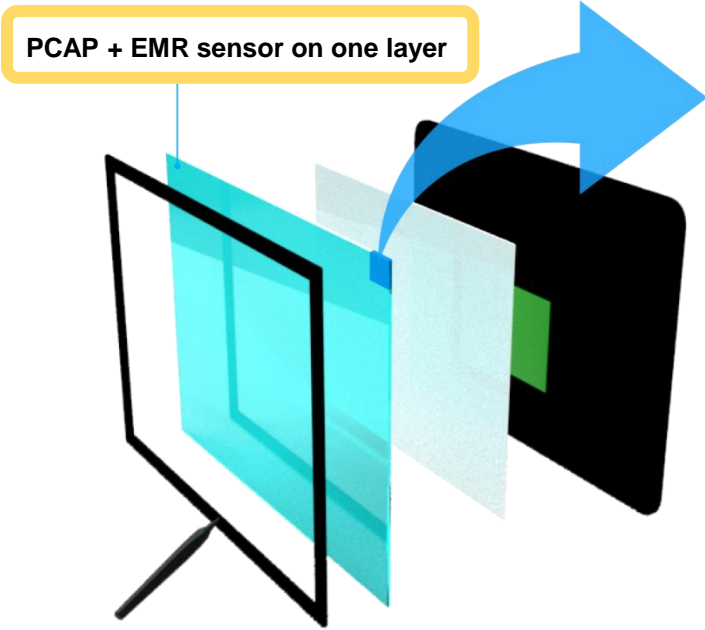

Conventional podium

AHA New ELF smart podium

2. AHA's own touch sensor technology with patent (PCAP+EMR on 1 layer)

PCAP+EMR on 1 layer

■ EMR sensor
■ PCAP sensor

AHA patent and PCT

PCT (Patent Cooperation Treaty) Name:
Multi-sensing touch panel with PCAP and EMR pattern, and its manufacturing method

When using the conventional smart podium, only one device can be connected to the Internet through LAN line, but AHA brand new smart podium is equipped with LAN HUB so that multiple devices, laptops, PCs, mini PC (up to 3 devices) can be connected to the Internet at the same time.