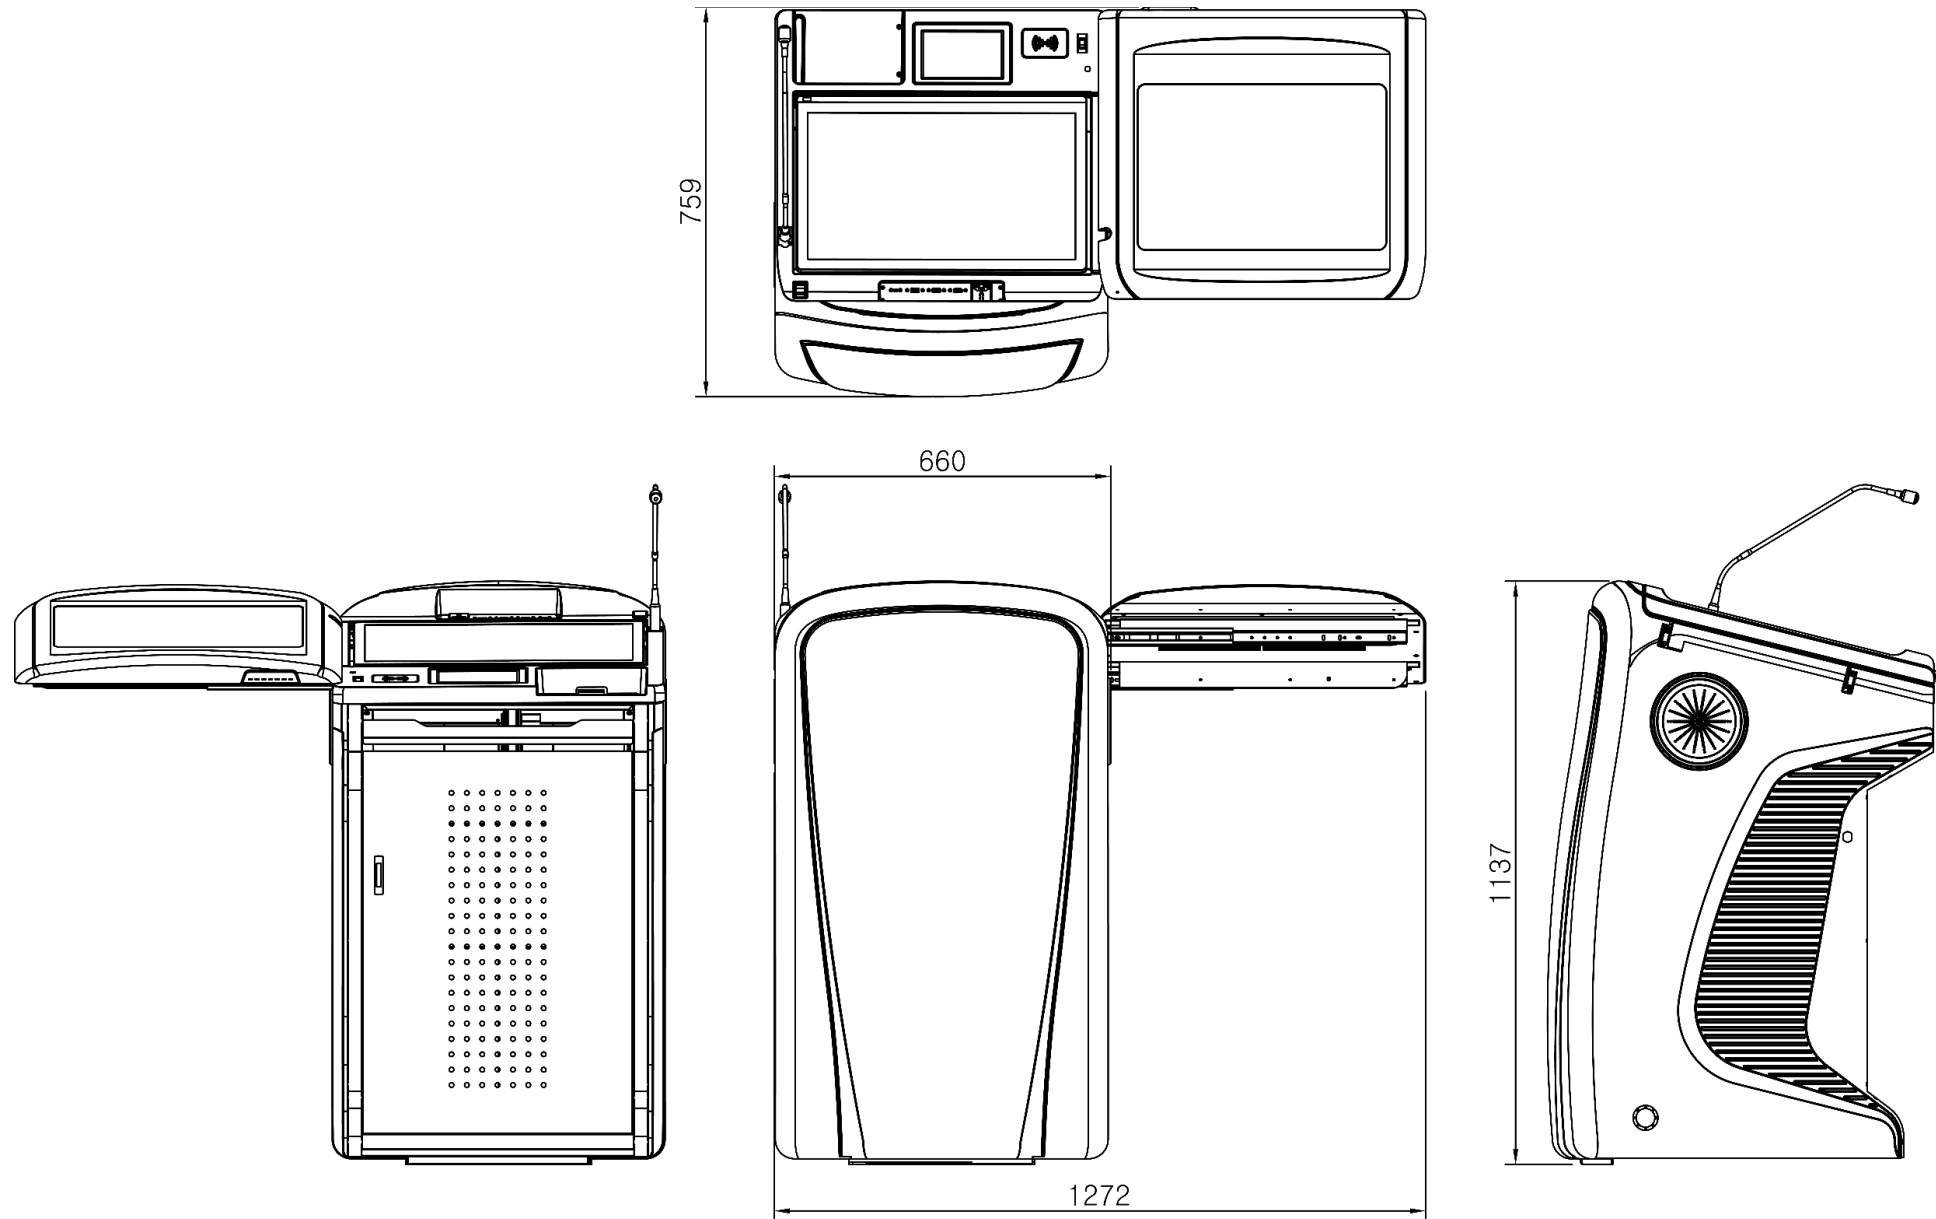

Product dimension